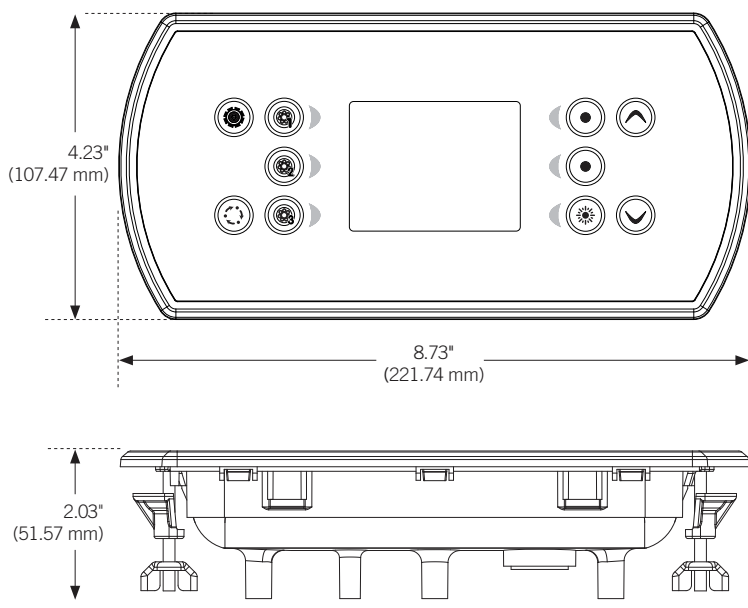

## comparison chart

The following chart shows you the difference between the in.k500 and the in.k800

	in.k500	in.k800
- LCD size (as measured diagonally)	1.8"	2.8"
- optional mounting with wing-nuts and spacers	●	●
- double-sided bezel gasket	●	●
- direct access to accessory keys from main menu	●	●
- animated icons giving instant spa status information	●	●
- number of pumps/blowers supported	up to 3	up to 6
- battery backed clock	—	●
- water care schedules	7 days	7 days
- number of schedules within water care	fixed	variable
- support in.stream 2, in.stream and in.tune audio source	●	●
- support in.clear water sanitization system	●	●
- support in.mix 300 lighting console	—	●
- notification icons at the top of the screen	—	●

## in.k800 dimensions