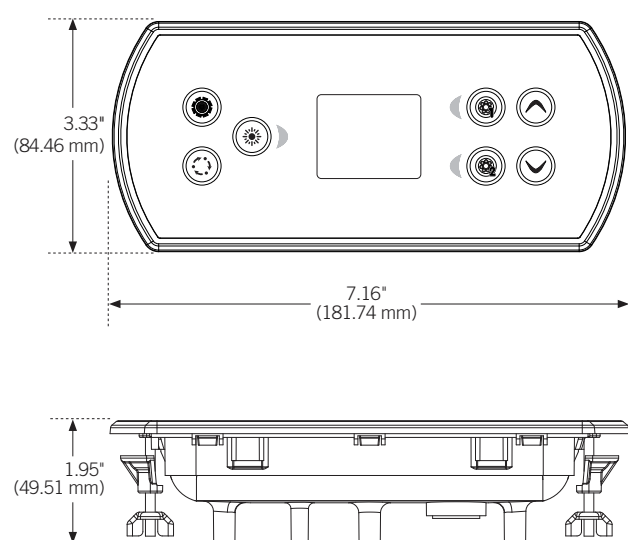

in.k500 dimensions