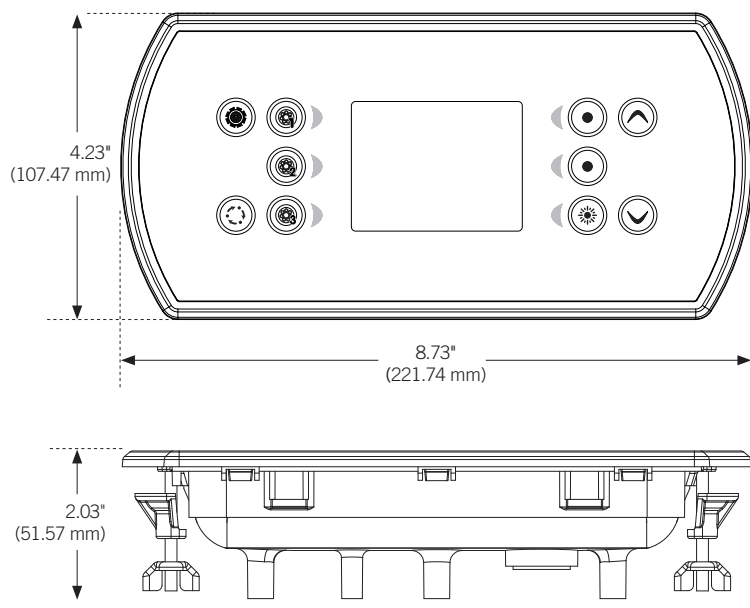

## comparison chart

The following chart shows you the difference between the in.k500 and the in.k800

	in.k500	in.k800
- LCD size (as measured diagonally)	1.8"	2.8"
- optional mounting with wing-nuts and spacers	●	●
- double-sided bezel gasket	●	●
- direct access to accessory keys from main menu	●	●
- animated icons giving instant spa status information	●	●
- number of pumps/blowers supported	up to 3	up to 6
- battery backed clock	—	●
- water care schedules	7 days	7 days
- number of schedules within water care	fixed	variable
- support in.stream 2, in.stream and in.tune audio source	●	●
- support in.clear water sanitization system	●	●
- support in.mix 300 lighting console	—	●
- notification icons at the top of the screen	—	●

## in.k800 dimensions